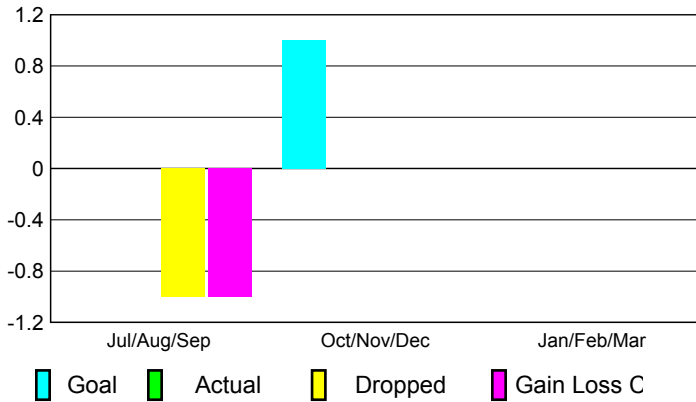

2009-2010 GMT Quarterly Report for District (or Undistricted) **District 201V5**

GMT: **Anthony 'Tony' J Benbow**

Location: **AUSTRALIA**

GMT CA: **7**

CLUBS

Club Results 2009-2010

Clubs 2008-2009

Month	New Club Goal	Actual New Clubs	Actual Dropped Clubs	Gain/Loss of Clubs	Gain/Loss of Clubs
Jul/Aug/Sep	0	0	-1	-1	0
Oct/Nov/Dec	1	0	0	0	0
Jan/Feb/Mar	0	0	0	0	0
Totals	1	0	-1	-1	0

Club Results 2009-2010

Goal, New, Dropped, Gain/Loss

Comparison of Club Gain/Loss

Current Year Compared to the Previous Year

YTD Status Quo Clubs 2009-2010

Status Quo Clubs Compared to Status Quo Members

MEMBERSHIP