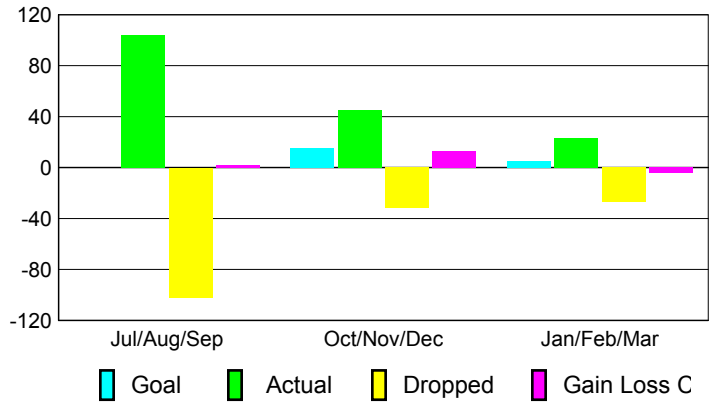

Membership Results 2009-2010

Goal, New, Dropped, Gain/Loss