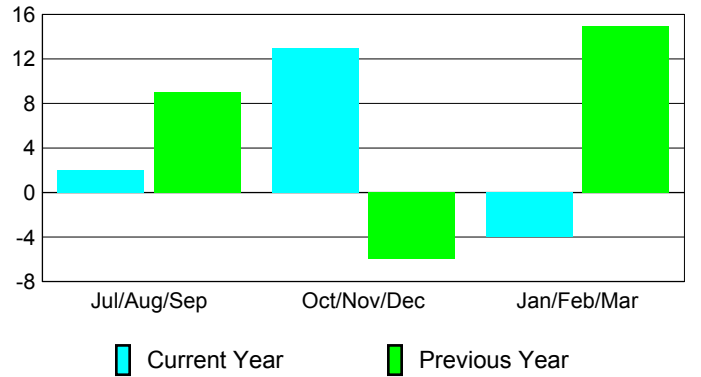

Membership Results 2009-2010

Membership 2008-2009

Month	Net Memb Goal	Actual New Memb	Actual Dropped Memb	Gain/Loss of Memb	Gain/Loss of Memb
Jul/Aug/Sep	0	104	-102	2	9
Oct/Nov/Dec	15	45	-32	13	-6
Jan/Feb/Mar	5	23	-27	-4	15
Totals	20	172	-161	11	18

Membership Results 2009-2010

Goal, New, Dropped, Gain/Loss

Comparison of Membership Gain/Loss

Current Year Compared to the Previous Year

Gender Comparison 2009-2010